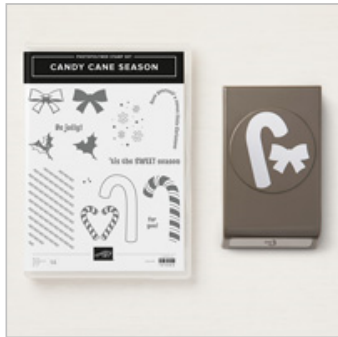

Supply List

Sep 23, 2018

Place Order

jackie@jackiebeers.com

Candy Cane Season
Photopolymer Bundle

149927
\$31.50

Festive Farmhouse
12" X 12" (30.5 X 30.5
Cm) Designer Series

Paper
147820
\$11.00

Cherry Cobbler 8-1/2"
X 11" Cardstock

119685
\$8.50

Mossy Meadow 8-1/2"
X 11" Cardstock

133676
\$8.50

Very Vanilla 8-1/2" X
11" Cardstock

101650
\$9.75

Cherry Cobbler
Classic Stampin' Pad

147083
\$7.50