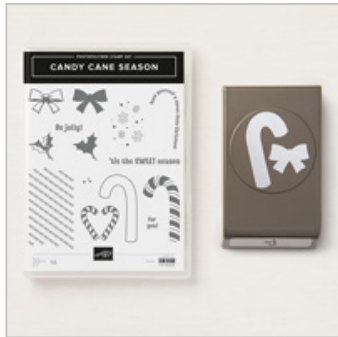

Supply List

Jan 20, 2019

Place Order

jackie@jackiebeers.com

Candy Cane Season
Photopolymer Bundle

149927

\$31.50

Festive Farmhouse
12" X 12" (30.5 X 30.5
Cm) Designer Series