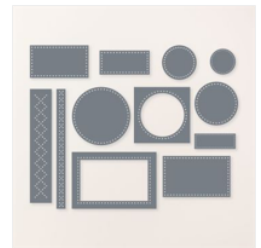

Everyday Details Dies - 162864

Price: $34.00