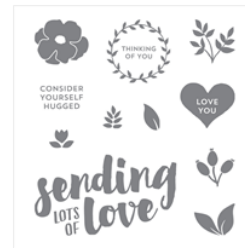

Oh So Eclectic
Clear-Mount
Stamp Set -
143940

Price: \$23.00

Oh So Eclectic
Wood-Mount
Stamp Set -
143937

Price: \$31.00

Lots Of Love
Clear-Mount
Stamp Set -
143802

Price: \$19.00

Lots Of Love
Wood-Mount
Stamp Set -
143799