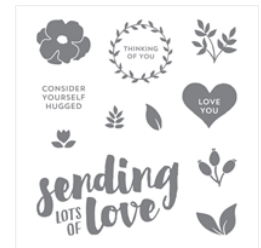

Oh So Eclectic
Clear-Mount
Stamp Set -
143940

Price: \$23.00

Oh So Eclectic
Wood-Mount
Stamp Set -
143937

Price: \$31.00

Lots Of Love
Clear-Mount
Stamp Set -
143802

Price: \$19.00

Lots Of Love
Wood-Mount
Stamp Set -
143799