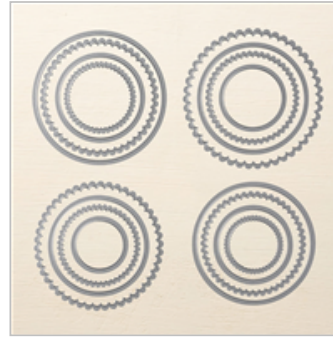

# Supply List

Oct 19, 2019

Place Order

[joanneewade@hotmail.com](mailto:joanneewade@hotmail.com)

[Botanical Builder  
Framelits Dies](#)

140625  
£30.00

[Stitched Shapes Dies](#)

145372  
£28.00

[Layering Circles Dies](#)

141705  
£33.00

[Butterfly Basics Clear-  
Mount Stamp Set](#)

138816  
£33.00

[Succulent Garden  
Designer Series  
Paper](#)

142778  
£10.00

[Whisper White A4  
Thick Cardstock](#)