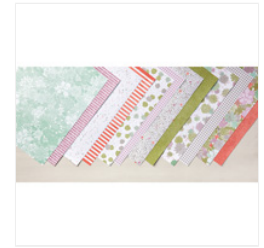

# Supply List

Mar 2, 2021

Place Order

[joanneewade@hotmail.com](mailto:joanneewade@hotmail.com)

[Botanical Builder Framelits Dies - 140625](#)

Price: £30.00

[Stitched Shapes Dies - 145372](#)

Price: £28.00

[Layering Circles Dies - 141705](#)

Price: £33.00

[Butterfly Basics Clear-Mount Stamp Set - 138816](#)

Price: £33.00

[Succulent Garden Designer Series Paper - 142778](#)

Price: £10.00

[Whisper White A4 Thick Cardstock - 140490](#)