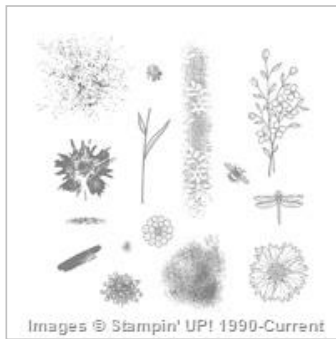

Supply List

Sep 23, 2017

Jennifer Spiller
westsidepapercreations@gmail.com
westsidepapercreation.com

[Touches Of Texture Wood-Mount Stamp Set](#)

Set
141934
$45.00