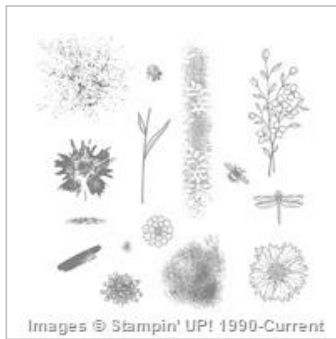

Supply List

Jul 20, 2017

Jennifer Spiller

westsidepapercreations@gmail.com

westsidepapercreation.com

[Touches Of Texture Wood-Mount Stamp Set](#)

[Set](#)
141934
$45.00

144055
$29.00

[Set](#)
140697
$27.00

140619
$31.00