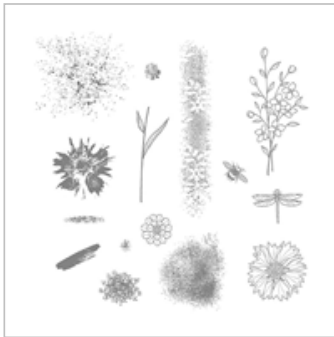

Supply List

Apr 19, 2018

Jennifer Spiller

256-2274261

westsidepapercreations@gmail.com

westsidepapercreation.com

[Touches Of Texture
Wood-Mount Stamp](#)

[Set](#)

141934

$45.00