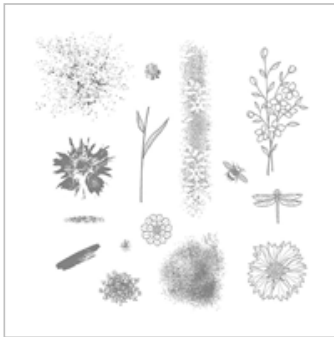

Supply List

Mar 24, 2019

Jennifer Spiller

256-2274261

westsidepapercreations@gmail.com

westsidepapercreation.com

[Touches Of Texture
Wood-Mount Stamp](#)

[Set](#)

141934

$45.00