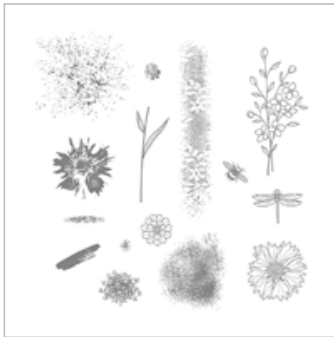

Supply List

Feb 24, 2018

Jennifer Spiller

westsidepapercreations@gmail.com

westsidepapercreation.com

[Touches Of Texture Wood-Mount Stamp Set](#)

Set

141934

$45.00