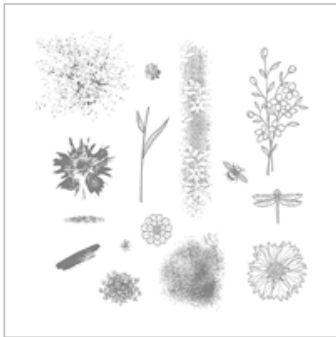

Supply List

Nov 21, 2017

Jennifer Spiller

westsidepapercreations@gmail.com

westsidepapercreation.com

[Touches Of Texture Wood-Mount Stamp Set](#)

Set

141934

$45.00