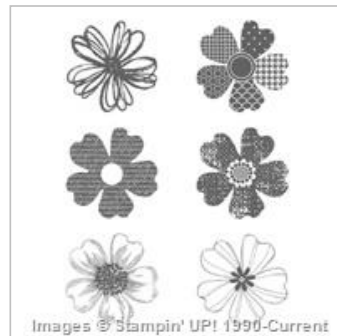

Supply List

Jun 25, 2017

Diana Carr

acarrdian@gmail.com

www.secretlifeofpaper.com

[Crazy About You
Photopolymer Stamp](#)

[Set](#)

137137

[Flower Shop Clear-
Mount Stamp Set](#)

130942

[Cucumber Crush 8-
1/2" X 11" Cardstock](#)

138335

[Mint Macaron 8-1/2" X
11" Cardstock](#)

138337

[Whisper White 8-1/2"
X 11" Cardstock](#)

100730