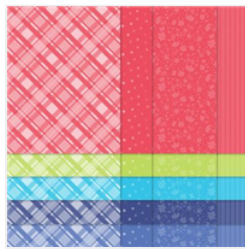

Supply List

Dec 9, 2023

Jackie Beers

jackie@jackiebeers.com

Bluelinestamping.com

Covered In
Sunshine Cling
Stamp Set
(English) - 160726

Price: \$23.00

2022-2024 In
Color™ 6" X 6"
(15.2 X 15.2 Cm)
Designer Series
Paper - 159253

Sale: \$4.80
Price: \$12.00

Rain Or Shine
Specialty 12" X 12"
(30.5 X 30.5 Cm)
Designer Series
Paper - 160540

Price: \$15.00

2022-2024 In
Color Baker's
Twine Pack -
159195

Price: \$15.00

2021-2023 In Color
Opal Rounds -
159185