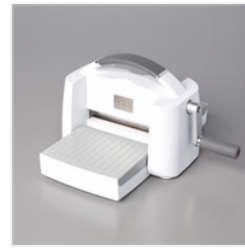

[Sweetest Time Photopolymer Stamp Set \(English\) - 153436](#)

Price: \$17.00

[Sweetest Borders Dies - 153559](#)

Sale: \$23.80

Price: ~~\$34.00~~

[Stampin' Cut & Emboss Machine - 149653](#)

Price: \$130.00