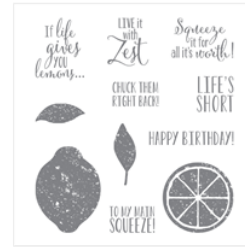

[Lemon Zest Clear-Mount Stamp Set - 143808](#)

Price: $20.00