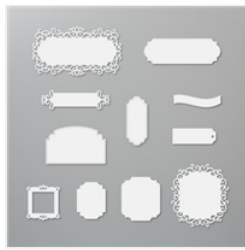

Supply List

Apr 23, 2025

Lynn Kolcun
614-592-7590

lynn.kolcun@gmail.com
AverysOwlery.com

[Forever Fern Cling Stamp Set \(En\) - 152559](#)

Price: \$24.00

[Ornate Frames Dies - 150664](#)

Sale: \$27.20

Price: ~~\$34.00~~

[Night Of Navy 8-1/2" X 11" Cardstock - 100867](#)

Price: \$11.50

[Sweet Symmetry 12" X 12" \(30.5 X 30.5 Cm\) Designer Series Paper - 155605](#)

Price: \$11.50

[Layering Circles Dies - 151770](#)