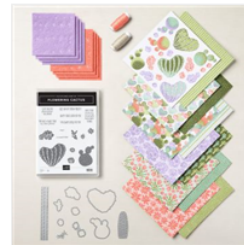

Price: \$57.25

You're A Peach 12" X 12" (30.5 X 30.5 Cm) Designer Series Paper - 155686

**Sale: \$9.20**

Price: \$11.50

Sweet As A Peach Bundle (English) - 155823

Price: \$36.75

Mini Jam Jars - 155685

Price: \$9.00

Layering Circles Dies - 151770

Price: \$35.00

Stitched So Sweetly Dies - 151690

Price: \$32.00

Tasteful Labels Dies - 152886

**Sale: \$24.80**

Price: \$31.00

Artistry Blooms Adhesive-Backed Sequins - 152477

Price: \$7.00

Flowering Cactus Product Medley - 154559

Price: \$70.00

Multipurpose Liquid Glue - 110755

Price: \$4.00

Stampin' Dimensionals - 104430

Price: \$4.25

Stampin' Seal - 152813