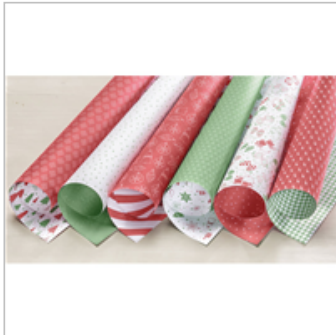

Be Merry Designer

Series Paper

144111

$11.00