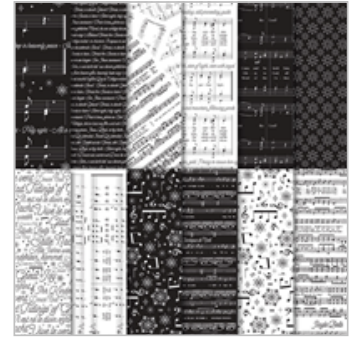

\$110.00

Coffee Cups

Framelits Dies

143745

\$30.00

Big Shot

143263

\$110.00