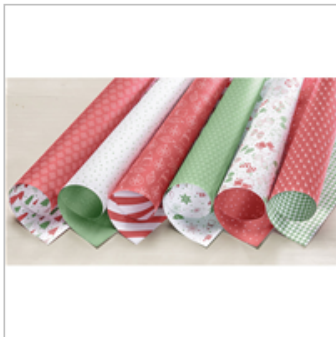

Be Merry Designer

Series Paper

144111

$11.00