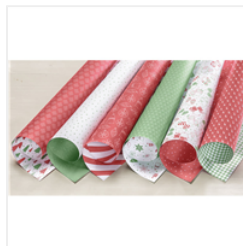

Price: \$6.50

Many Marvelous  
Markers - 131264

Price: \$110.00

Coffee Cups  
Framelits Dies -  
143745

Price: \$30.00

Big Shot - 143263

Price: \$110.00

Merry Music  
Specialty Designer  
Series Paper -  
144623

Price: \$13.00

Be Merry Designer  
Series Paper -  
144111

Price: \$11.00

Stitched Felt  
Embellishments -  
144619

Price: \$9.00

Delicate White  
Doilies - 141701

Price: \$3.00