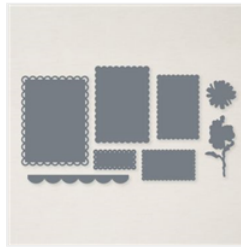

Supply List

Jun 17, 2021

Tracy Bradley

tracy@stampingwithtracy.com

www.stampingwithtracy.com

[You're A Peach
12" X 12" \(30.5 X
30.5 Cm\) Designer
Series Paper -
155686](#)

Price: \$11.50

[Biggest Wish
Photopolymer
Stamp Set
\(English\) - 155052](#)

Price: \$17.00

[Scalloped
Contours Dies -
155560](#)

Price: \$35.00

[Basic White 8-1/2"
X 11" Thick
Cardstock -
159229](#)

Price: \$8.25

[Basic White 8-1/2"
X 11" Cardstock -
159276](#)

Price: \$9.75

[Calypso Coral
Classic Stampin'
Pad - 147101](#)