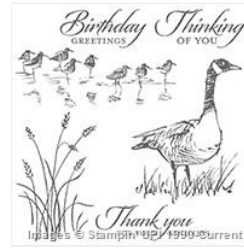

Wetlands Wood-
Mount Stamp Set -
126695

Price: $29.00