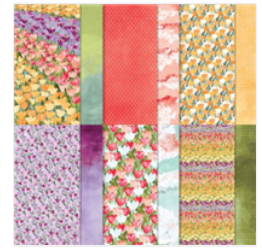

Awash In Beauty 12" X 12" (30.5 X 30.5 Cm) Designer Series Paper - 158973

Price: \$12.00

Tea Boutique 6" X 6" (15.2 X 15.2 Cm) Designer Series Paper - 158659

Price: \$12.00

Hues Of Happiness 12" X 12" (30.5 X 30.5 Cm) Designer Series Paper - 158822

Price: \$12.00

Flowering Fields 12" X 12" (30.5 X 30.5 Cm) Designer Series Paper - 157670

Sale: \$8.05

Price: \$11.50

Sweet Talk 12" X 12" (30.5 X 30.5 Cm) Designer Series Paper - 157616

Sale: \$5.75

Price: \$11.50