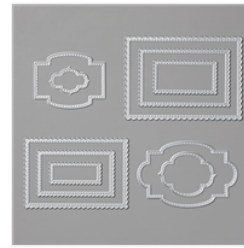

Supply List

May 29, 2020

Tracy Bradley
tracy@stampingwithtracy.com
www.stampingwithtracy.com

[See A Silhouette Designer Series Paper - 149443](#)

Price: \$11.50

[Butterfly Gala Photopolymer Stamp Set - 148580](#)

Price: \$21.00

[Layering Circles Dies - 151770](#)

Price: \$35.00

[Stitched So Sweetly Dies - 151690](#)

Price: \$32.00

[2-1/4" \(5.7 Cm\) Circle Punch - 143720](#)

Price: \$18.00

[Hammered Metal 3D Embossing Folder - 150646](#)