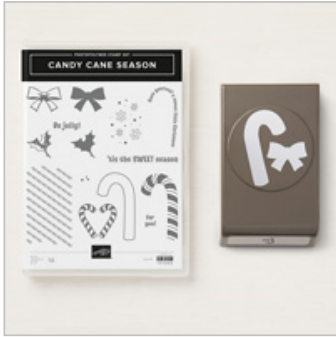

Supply List

Aug 19, 2019

Candy Ford

404-661-5222

candy@stampcandy.net

<https://stampcandy.net>

Candy Cane Season
Photopolymer Bundle

149927