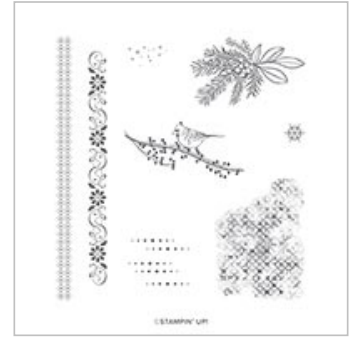

[Christmas Countdown Cling Stamp Set](#)

151833

$21.00