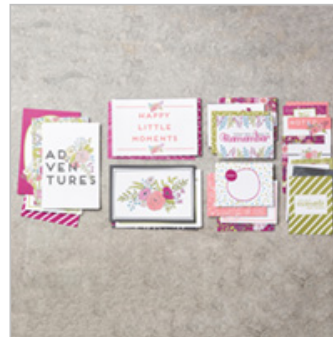

[Sweet Soirée
Memories & More
Card Pack](#)

147353

$0.00