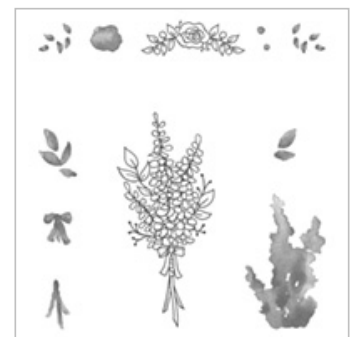

[Heartfelt Blooms
Clear-Mount Stamp
Set](#)

147202

\$0.00

[Heartfelt Blooms
Wood-Mount Stamp
Set](#)

147197

\$0.00

[Joli Paon
Photopolymer Stamp
Set \(French\)](#)

147324