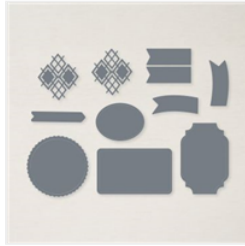

Price: \$8.00

All That Dies -
159078

Price: \$28.00

Stylish Shapes
Dies - 159183

Price: \$30.00