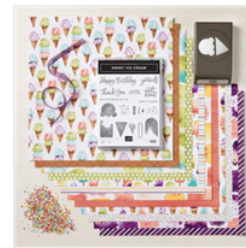

Price: \$17.00

Ice Cream Cone  
Builder Punch -  
154241

Price: \$18.00

Sweet Ice Cream  
Bundle (English) -  
156244

Price: \$31.50

Ice Cream Corner  
Suite Collection  
(English) - 155984

Price: \$56.00

Itty Bitty Birthdays  
Cling Stamp Set -  
148618

Price: \$23.00

Rich Razzleberry  
Classic Stampin'  
Pad - 147091

Price: \$7.50

Bermuda Bay  
Classic Stampin'  
Pad - 147096

Price: \$7.50

Terracotta Tile  
Classic Stampin'  
Pad - 150086

Price: \$7.50

Cinnamon Cider  
Classic Stampin'  
Pad - 153114