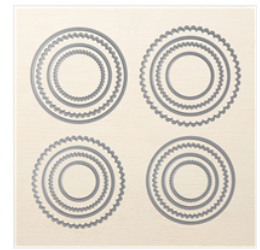

Price: \$8.25

Cajun Craze 8-1/2"
X 11" Cardstock -
119684

Price: \$11.50

Come To Gather
Designer Series
Paper - 150454

Price: \$11.50

Layering Circles
Dies - 141705

Price: \$35.00

Stitched Shapes
Dies - 145372