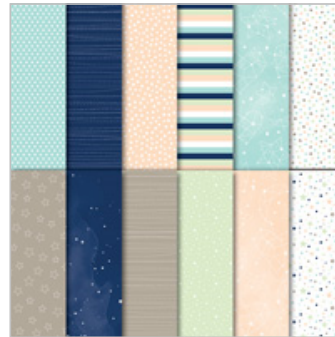

Twinkle Twinkle
Designer Series

Paper

146284

$11.00