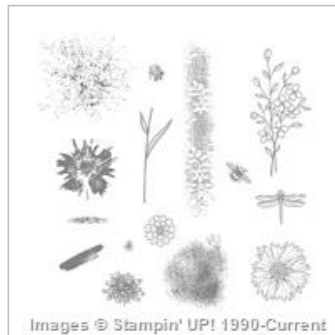

Precision Base Plate

139684

\$25.00

Big Shot Die Brush

140603

\$11.00

Touches Of Texture  
Clear-Mount Stamp  
Set

143251