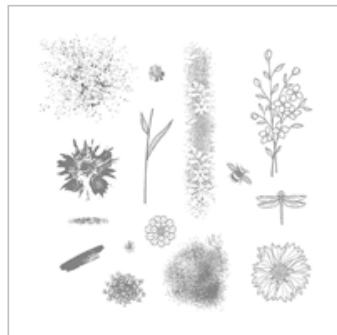

139684

\$25.00

[Big Shot Die Brush](#)

140603

\$11.00

[Touches Of Texture
Clear-Mount Stamp
Set](#)

143251

\$33.00

[Old Olive Baker's
Twine](#)

134579

\$3.00

[Early Espresso 8-1/2"
X 11" Cardstock](#)

119686

\$8.50

Supply List

Jun 25, 2018