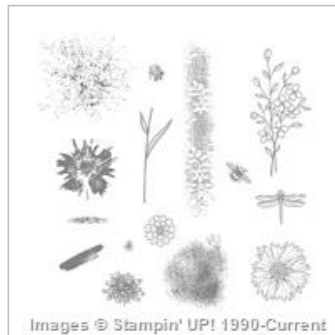

139684

\$25.00

[Big Shot Die Brush](#)

140603

\$11.00

[Touches Of Texture Clear-Mount Stamp Set](#)

143251

\$33.00

[Old Olive Baker's Twine](#)

134579

\$3.00

[Early Espresso 8-1/2" X 11" Cardstock](#)

119686

\$8.00

Supply List

Oct 16, 2017