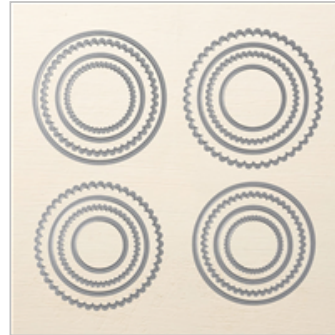

Supply List

Oct 19, 2019

Lisa Ann Bernard

(707) 513-7718

lisa@queenbcreations.net

<http://www.queenbcreations.net>

[Love You To Pieces Cling-Mount Stamp Set](#)

151352
\$19.00

[Puzzle Pieces Dies](#)

146830
\$25.00

[Layering Circles Dies](#)

141705
\$35.00

[Real Red 8-1/2" X 11" Cardstock](#)

102482
\$8.75

[Blueberry Bushel 8-1/2" X 11" Cardstock](#)

146968
\$8.75