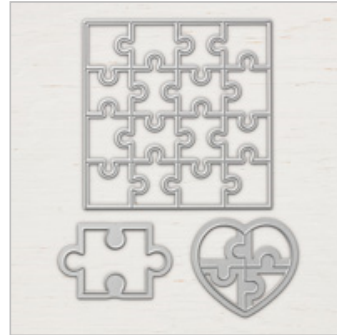

Supply List

Oct 19, 2019

Lisa Ann Bernard

(707) 513-7718

lisa@queenbcreations.net

<http://www.queenbcreations.net>

[Love You To Pieces Cling-Mount Stamp Set](#)

151352
\$19.00

[Puzzle Pieces Dies](#)

146830
\$25.00

[Layering Circles Dies](#)

141705
\$35.00

[Real Red 8-1/2" X 11" Cardstock](#)

102482
\$8.75

[Blueberry Bushel 8-1/2" X 11" Cardstock](#)

146968
\$8.75