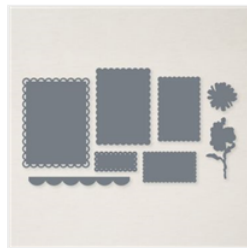

# Supply List

Mar 29, 2023

Jackie Beers

[jackie@jackiebeers.com](mailto:jackie@jackiebeers.com)

[Bluelinestamping.com](http://Bluelinestamping.com)

Lucky Clover Cling Stamp Set (English) - 160610

Price: \$21.00

Scalloped Contours Dies - 155560

Price: \$35.00

Flowers & More 12" X 12" (30.5 X 30.5 Cm) Host Designer Series Paper - 160802

Price: \$18.00

Double Oval Punch - 154242

Price: \$19.00

Parakeet Party 1/8" (3.2 Mm) Metallic Woven Ribbon - 159196