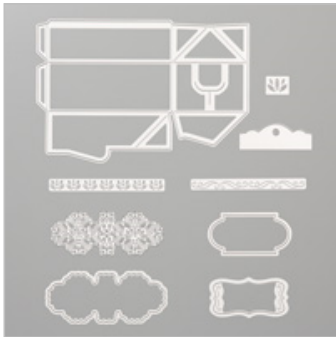

Supply List

Jan 24, 2020

Jackie Beers

jackie@jackiebeers.com

jackie@jackiebeers.com

Perfect Parcel Dies

149627

\$35.00

#Elfie Cling Stamp

Set (En)

150509

\$22.00

Garden Lane
Designer Series

Paper

149488

\$11.50