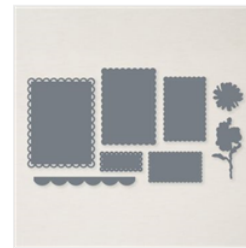

Supply List

Dec 7, 2021

Debbie Crowley

732-397-9128

expressivelydeb@gmail.com

<http://www.expressivelydeb.com>

Seasons Of Whimsy Wood-Mount Stamp Set - 144975

Price: \$17.00

Christmas Trees Dies - 156339

Price: \$35.00

Whimsy & Wonder 12" X 12" (30.5 X 30.5 Cm) Specialty Designer Series Paper - 156329

Price: \$15.00

Scalloped Contours Dies - 155560

Price: \$35.00

Basic White 8-1/2" X 11" Cardstock - 159276