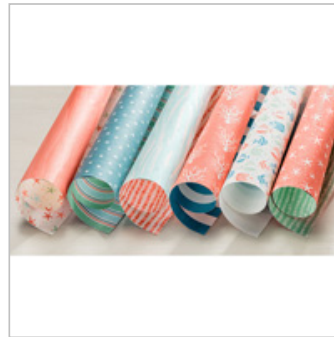

143071

£17.00

[By The Shore
Designer Series
Paper](#)

141640

£10.00

[Calypso Coral A4
Cardstock](#)

124392

£7.25