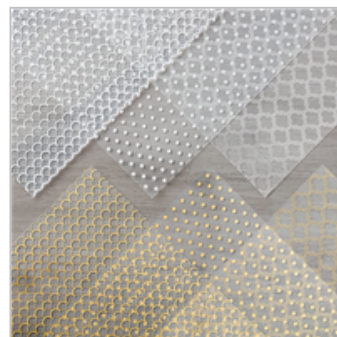

140931

\$7.00

Delicate White Doilies

141701

\$3.00

Stitched Shapes
Framelits Dies

145372

\$30.00

Aqua Painters

103954

\$17.00

Fabulous Foil
Designer Acetate

141653

\$12.00

Layering Circle
Framelits Dies

141705