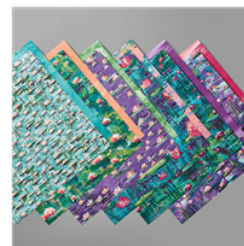

[Bermuda Bay 8-  
1/2" X 11"  
Cardstock -  
131197](#)

Price: \$8.75

[Rich Razzleberry  
8-1/2" X 11"  
Cardstock -  
115316](#)

Price: \$8.75

[Coastal Cabana 8-  
1/2" X 11"  
Cardstock -  
131297](#)

Price: \$8.75

[Whisper White 8-  
1/2" X 11"  
Cardstock -  
100730](#)

Price: \$9.75

[Lily Impressions  
Designer Series  
Paper - 152284](#)

Price: \$0.00

[Bermuda Bay  
Classic Stampin'  
Pad - 147096](#)

Price: \$7.50