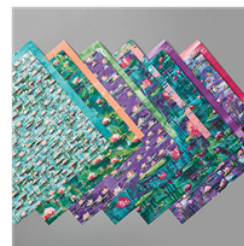

Price: \$9.25

Rich Razzleberry
8-1/2" X 11"
Cardstock -
115316

Price: \$9.25

Coastal Cabana 8-
1/2" X 11"
Cardstock -
131297

Price: \$9.25

Whisper White 8-
1/2" X 11"
Cardstock -
100730

Price: \$9.75

Lily Impressions
Designer Series
Paper - 152284

Price: \$0.00

Bermuda Bay
Classic Stampin'
Pad - 147096

Price: \$8.00

Coastal Cabana
Classic Stampin'
Pad - 147097

Price: \$8.00

Glitter Enamel
Dots - 146934

Price: \$7.00

Snail Adhesive -
104332