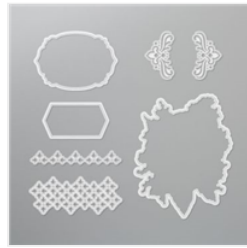

# Supply List

Jan 30, 2023

Place Order

[joanneewade@hotmail.com](mailto:joanneewade@hotmail.com)

Tailored Tag  
Punch - 145667

Price: £17.00

Roses Dies -  
152144

Price: £28.00