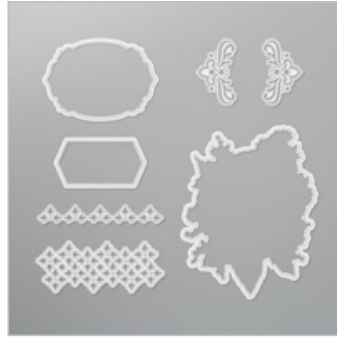

# Supply List

Jan 28, 2020

Place Order

[joanneewade@hotmail.com](mailto:joanneewade@hotmail.com)

[Tailored Tag Punch](#)

145667

£17.00

[Roses Dies](#)