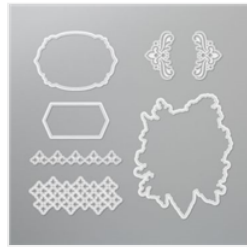

# Supply List

May 15, 2021

Place Order

[joanneewade@hotmail.com](mailto:joanneewade@hotmail.com)

[Tailored Tag  
Punch - 145667](#)

Price: £17.00

[Roses Dies -  
152144](#)

Price: £28.00