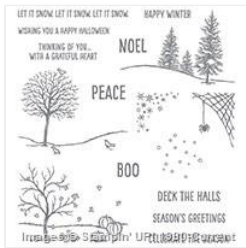

Supply List

Jun 19, 2024

Lisa Curcio

813-689-9319

rcurcio3@verizon.net

www.lisasstampstudio.com

Happy Scenes
Photopolymer
Stamp Set -
139821

Sleigh Ride
Edgelits Dies -
139670