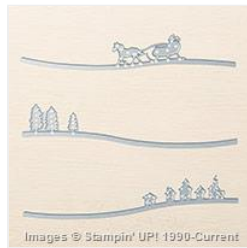

Supply List

Jun 19, 2024

Lisa Curcio

813-689-9319

rcurcio3@verizon.net

www.lisasstampstudio.com

Happy Scenes
Photopolymer
Stamp Set -
139821

Sleigh Ride
Edgelits Dies -
139670

Softly Falling
Textured
Impressions
Embossing Folder
- 139672

Silver Basic Metal
Buttons - 133319

Whisper White
Solid Baker's
Twine - 124262

Red Glimmer
Paper - 121790

Whisper White 8-
1/2" X 11"
Cardstock -
100730