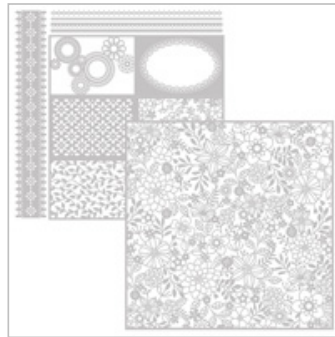

143675

\$21.00

Delightfully Detailed
Laser-Cut Specialty

Paper

146907

\$14.00

Garden Impressions
6" X 6" (15.2 X 15.2
Cm) Designer Series

Paper