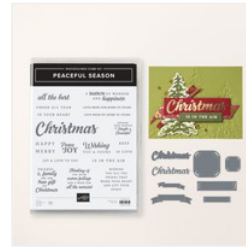

# Supply List

Dec 14, 2024

Susan Campfield

(651) 653-2208

[susan@suestampfield.com](mailto:susan@suestampfield.com)

[www.suestampfield.com](http://www.suestampfield.com)

[Peaceful Evergreens Bundle - 164025](#)

[Gold Foil Sheets - 132622](#)

[Season Of Elegance 12" X 12" \(30.5 X 30.5 Cm\) Specialty Designer Series Paper - 164144](#)

[Peaceful Season Bundle \(English\) - 164021](#)

[Blooming Pearls - 162238](#)