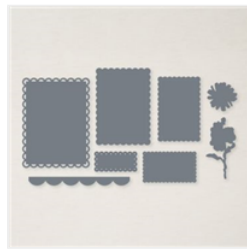

Supply List

Jun 1, 2023

Debbie Crowley

732-397-9128

expressivelydeb@gmail.com

<http://www.expressivelydeb.com>

Spring Blessings
Photopolymer
Stamp Set
(English) - 160718

Sale: \$18.00

Price: \$20.00

Scalloped
Contours Dies -
155560

Price: \$35.00

Basic White 8-1/2"
X 11" Cardstock -
159276

Price: \$10.50

Crumb Cake 8-1/2"
X 11" Cardstock -
120953

Price: \$10.00

Brushed Metallic
12" X 12" (30.5 X
30.5 Cm)
Cardstock -
163103