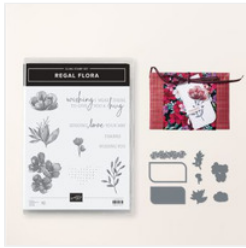

Supply List

Apr 27, 2025

Brian King

stampwithbrian@gmail.com

<http://stampwithbrian.com>

[Regal Flora Bundle \(English\) - 164034](#)

Price: \$46.75

[Regal Winter 12" X 12" \(30.5 X 30.5 Cm\) Designer Series Paper - 164156](#)

Sale: \$10.00

Price: \$12.50

[Pool Party 8-1/2" X 11" Cardstock - 122924](#)

Price: \$11.50

[Real Red 8-1/2" X 11" Cardstock - 102482](#)

Price: \$11.50

[Basic White 8-1/2" X 11" Cardstock - 159276](#)

Price: \$13.00