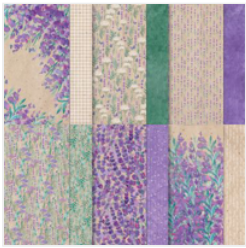

Supply List

May 21, 2024

Tracy Bradley

tracy@stampingwithtracy.com

www.stampingwithtracy.com

Perennial
Lavender 12" X
12" (30.5 X 30.5
Cm) Designer
Series Paper -
162593

Price: \$12.50

Nested Essentials
Dies - 161597

Price: \$34.00

Exposed Brick 3D
Embossing Folder
- 161600

Price: \$11.00

Stampin' Cut &
Emboss Machine -
149653

Price: \$130.00

Specialty Plate -
154711

Price: \$11.00

Pretty Peacock
Classic Stampin'
Pad - 150083

Price: \$9.00

Basic White 8-1/2"
X 11" Cardstock -
159276

Price: \$13.00

Crumb Cake 8-1/2"
X 11" Cardstock -
120953

Price: \$11.50

Pretty Peacock 8-
1/2" X 11"
Cardstock -
150880

Price: \$11.50

Gorgeous Grape
8-1/2" X 11"
Cardstock -
146987