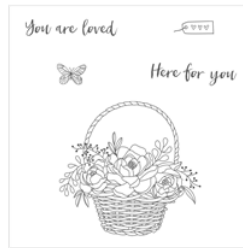

[Blossoming Basket Clear-Mount Stamp Set - 147124](#)

Price: $0.00