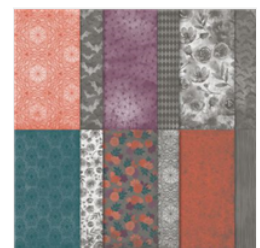

Price: \$7.50

Early Espresso 8-
1/2" X 11"
Cardstock -
119686

Price: \$9.25

Forever Greenery
Trim Combo Pack
- 152475

Sale: \$3.60

Price: \$9.00

Magic In This Night
Designer Series
Paper - 153517

Sale: \$6.90