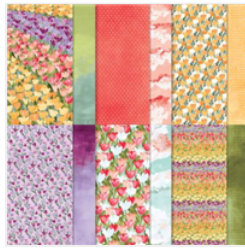

Supply List

May 21, 2022

Tracy Bradley

tracy@stampingwithtracy.com

www.stampingwithtracy.com

Inspired Thoughts
Cling Stamp Set -
155536

Price: \$19.00

Flowering Fields
12" X 12" (30.5 X
30.5 Cm) Designer
Series Paper -
157670