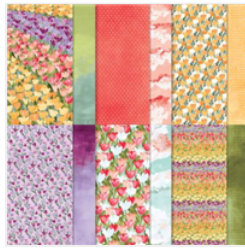

Supply List

Mar 4, 2024

Tracy Bradley

tracy@stampingwithtracy.com

www.stampingwithtracy.com

Inspired Thoughts
Cling Stamp Set -
155536

Price: \$19.00

Flowering Fields
12" X 12" (30.5 X
30.5 Cm) Designer
Series Paper -
157670