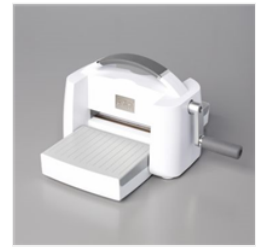

Price: \$11.50

Double Oval
Punch - 154242

Price: \$19.00

Timeworn Type 3D
Embossing Folder
- 156505

Price: \$10.00

Stampin' Cut &
Emboss Machine -
149653

Price: \$125.00

Brushed Brass
Butterflies -
158136

Price: \$10.00

Basic White 8-1/2"
X 11" Cardstock -
159276

Price: \$10.25

Pool Party 8-1/2" X
11" Cardstock -
122924

Price: \$9.25

Pool Party Classic
Stampin' Pad -
147107

Price: \$8.00

Stampin'
Dimensionals -
104430