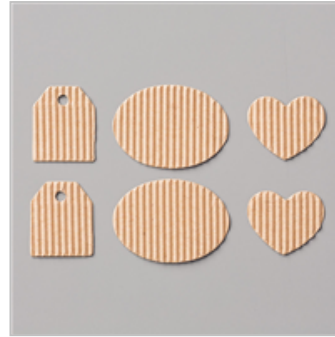

Supply List

Feb 17, 2020

Jackie Beers

jackie@jackiebeers.com

Bluelinestamping.com

Coffee Café
Photopolymer Bundle

145331

\$45.75

Coffee Break
Designer Series

Paper

144155

\$11.00

Corrugated Elements

144158

\$3.50

Sweet & Sassy
Framelits Dies