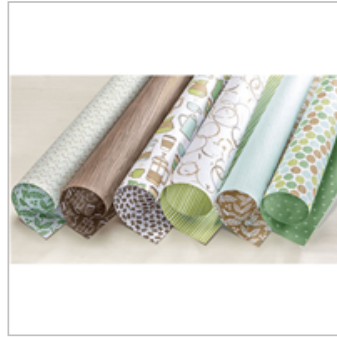

Coffee Break
Designer Series

Paper

144155

\$11.00

Corrugated Elements

144158

\$3.50

Sweet & Sassy
Framelits Dies