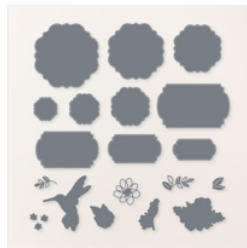

Price: \$11.50

Azure Afternoon Classic Stampin' Pad - 161663

Price: \$9.00

Blending Brushes - 153611

Price: \$15.00

Thoughtful Expressions Dies - 162821

Price: \$37.00