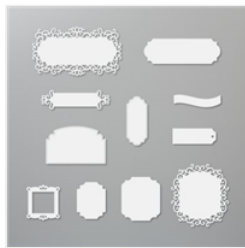

Price: \$26.00

Ornate Frames
Dies - 150664

Sale: \$27.20

Price: \$34.00

2-1/4" (5.7 Cm)
Circle Punch -
143720

Price: \$18.00

2" (5.1 Cm) Circle
Punch - 133782

Price: \$22.00