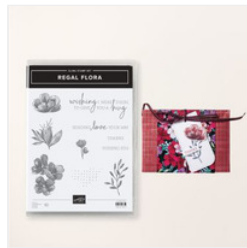

Supply List

Mar 22, 2025

Patty Bennett

510-724-1693

pattystamps@comcast.net

www.PattyStamps.com

[Sketched Butterflies Cling Stamp Set \(English\) - 163490](#)

Price: \$26.00

[Regal Flora Cling Stamp Set \(English\) - 164157](#)

Price: \$24.00

[Secret Garden-Scrapbooking Stamp & Thin Cuts - 166431](#)

Sale: \$19.20

Price: ~~\$32.00~~

[Basic White 8-1/2" X 11" Cardstock - 159276](#)