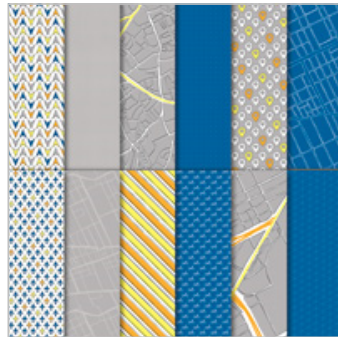

Supply List

Jul 16, 2018

Mary Fish

mary@stampinpretty.com

<http://stampinpretty.com>

[A Big Thank You](#)
Photopolymer Stamp

Set
147377
\$17.00

[Best Route Designer](#)
Series Paper

146897
\$11.00

[Mango Melody 8-1/2"](#)
X 11" Cardstock

146989
\$8.50

[Whisper White 8-1/2"](#)
X 11" Cardstock

100730
\$9.75

[Whisper White Note](#)
Cards & Envelopes

131527
\$6.50

[Gray Granite Classic](#)
Stampin' Pad