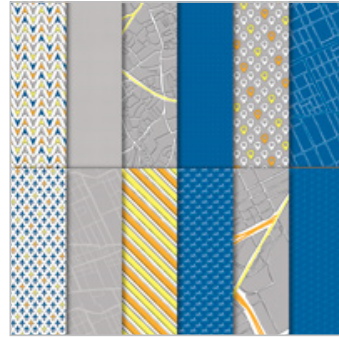

Supply List

Feb 18, 2019

Mary Fish

mary@stampinpretty.com

<http://stampinpretty.com>

[A Big Thank You](#)
Photopolymer Stamp

Set

147377

\$17.00

[Best Route Designer](#)
Series Paper

146897

\$11.00

[Mango Melody 8-1/2"](#)
X 11" Cardstock

146989

\$8.50

[Whisper White 8-1/2"](#)
X 11" Cardstock