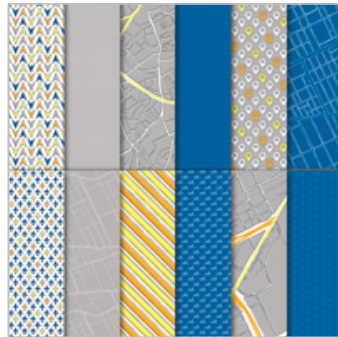

Supply List

Oct 22, 2018

Mary Fish
mary@stampinpretty.com
<http://stampinpretty.com>

[A Big Thank You](#)
Photopolymer Stamp
Set
 147377
 \$17.00

[Best Route Designer](#)
Series Paper
 146897
 \$11.00

[Mango Melody 8-1/2"](#)
X 11" Cardstock
 146989
 \$8.50

[Whisper White 8-1/2"](#)
X 11" Cardstock
 100730
 \$9.75

[Whisper White Note](#)
Cards & Envelopes
 131527
 \$6.50

[Gray Granite Classic](#)
Stampin' Pad
 147118
 \$7.50

[Stamparatus](#)
 146276
 \$49.00

[Big Shot](#)
 143263
 \$110.00

Supply List

Oct 22, 2018

Mary Fish
mary@stampinpretty.com
<http://stampinpretty.com>

Magnetic Platform

130658
\$40.00

Beautiful Layers

Thinlits Dies
147043
\$29.00

Banner Triple Punch

138292
\$23.00

Paper Snips

103579
\$10.00

Best Route Enamel
Shapes

146900
\$7.00

Stampin'
Dimensionals

104430
\$4.00