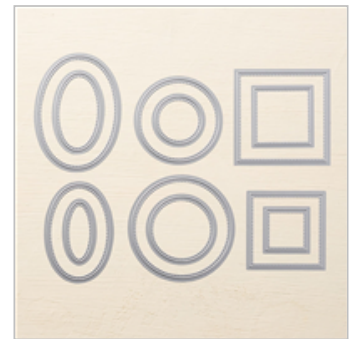

[Festive Farmhouse
12" X 12" \(30.5 X 30.5
Cm\) Designer Series
Paper](#)

147820

[Merry Merlot &
Copper 5/8" \(1.6 Cm\)
Reversible Ribbon](#)

147818

[Stitched Shapes Dies](#)

145372

[Layering Squares
Dies](#)