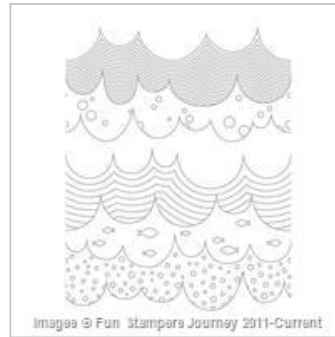

Supply List

Jun 29, 2017

Place Order

Artful Fins Bundle

BD-0238

\$38.60

Catching Waves Stamp

SS-0439