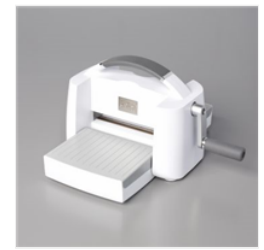

Price: \$11.50

Timeworn Type 3D
Embossing Folder
- 156505

Price: \$10.00

Specialty Plate -
154711

Price: \$10.00

Stampin' Cut &
Emboss Machine -
149653

Price: \$120.00

Rhinstone Basic
Jewels - 144220

Price: \$5.00

Paper Snips
Scissors - 103579

Price: \$10.00

Just Jade 8-1/2" X
11" Cardstock -
153079

Price: \$8.75

Calypso Coral 8-
1/2" X 11"
Cardstock -
122925

Price: \$8.75

Basic White 8-1/2"
X 11" Cardstock -
159276