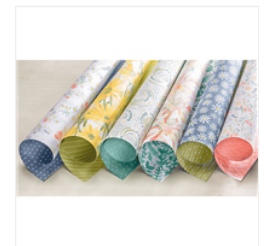

[Delightful Daisy
Designer Series
Paper - 144137](#)

Price: $11.00