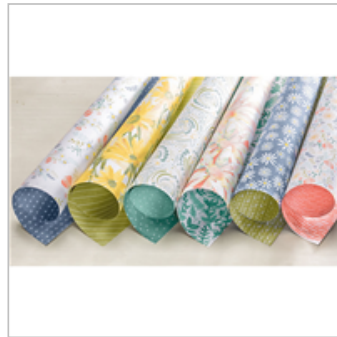

Delightful Daisy
Designer Series
Paper

144137

$11.00