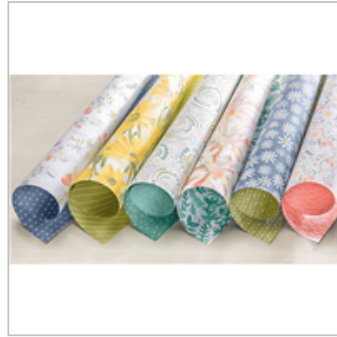

Delightful Daisy
Designer Series

Paper

144137

$11.00