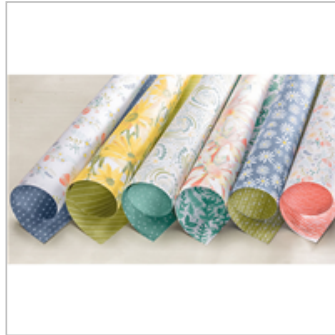

# Supply List

Nov 18, 2017

Place Order

[kimschach@msn.com](mailto:kimschach@msn.com)

Tranquil Tide 8-1/2" X  
11" Cardstock

144246

\$8.00

Delightful Daisy  
Designer Series  
Paper