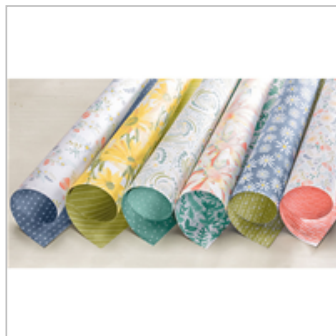

Ann Schach

319-750-3612

kimschach@msn.com

www.stampinchic.com

Tranquil Tide 8-1/2" X
11" Cardstock

144246

\$8.00

Delightful Daisy
Designer Series
Paper